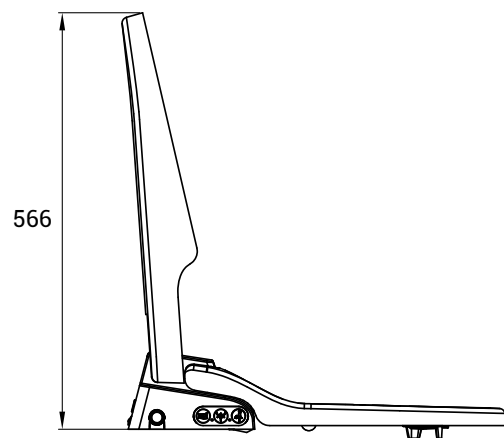

Dimensions (mm)

Ergonomic Seat for AKW Bidet

Designed for use with most common UK toilet pans.

Consilio Seat for AKW Bidet

Designed for use with AKW Livenza Plus, Navlin and Navlin Doc M toilet pans.

Fixing Seats to the AKW Bidet

Ergonomic Seat

Dimensions highlighted in red are the adjustable range for fixing the bidet to pan

Consilio Seat

Dimensions highlighted in red are the adjustable range for fixing the bidet to pan

Max/min fixing point tolerances width	+/- 40mm (180 - 140mm)
Consilio seat max/min fixing point tolerances length	+/- 62mm (484 - 422mm)
Ergonomic seat max/min fixing tolerances length	+/- 62mm (462 - 400mm)
Width back part toilet required	369mm
Length back part toilet required	172mm
Consilio seat width	354mm
Ergonomic seat width	382mm