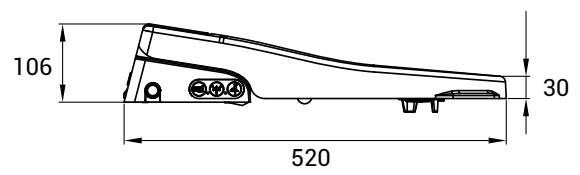

Dimensions (mm)

Ergonomic Seat for AKW Bidet

Designed for use with most common UK toilet pans.

Consilio Seat for AKW Bidet

Designed for use with AKW Livenza Plus, Navlin and Navlin Doc M toilet pans.

Fixing Seats to the AKW Bidet

Ergonomic Seat

Dimensions highlighted in red are the adjustable range for fixing the bidet to pan

Consilio Seat

Dimensions highlighted in red are the adjustable range for fixing the bidet to pan

Max/min fixing point tolerances width	+/- 40mm (180 - 140mm)
Consilio seat max/min fixing point tolerances length	+/- 62mm (484 - 422mm)
Ergonomic seat max/min fixing tolerances length	+/- 62mm (462 - 400mm)
Width back part toilet required	369mm
Length back part toilet required	172mm
Consilio seat width	354mm
Ergonomic seat width	382mm