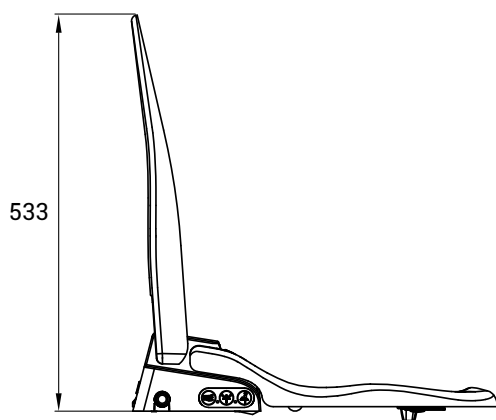

Dimensions (mm)

Ergonomic Seat for AKW Bidet

Designed for use with most common UK toilet pans.