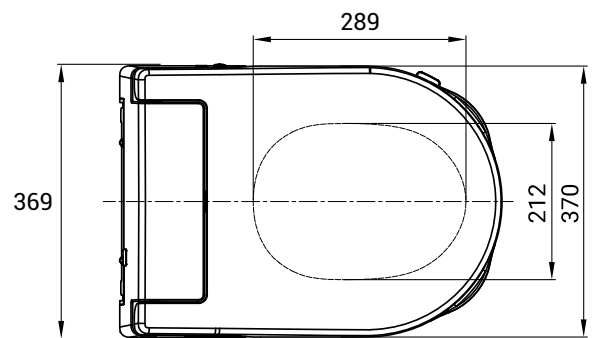

Dimensions (mm)

Ergonomic Seat for AKW Bidet

Designed for use with most common UK toilet pans.

Consilio Seat for AKW Bidet

Designed for use with AKW Livenza Plus, Navlin and Navlin Doc M toilet pans.

Fixing Seats to the AKW Bidet

Ergonomic Seat

Dimensions highlighted in red are the adjustable range for fixing the bidet to pan

Consilio Seat

Dimensions highlighted in red are the adjustable range for fixing the bidet to pan

Max/min fixing point tolerances width	+/- 40mm (180 - 140mm)
Consilio seat max/min fixing point tolerances length	+/- 62mm (484 - 422mm)
Ergonomic seat max/min fixing tolerances length	+/- 62mm (462 - 400mm)
Width back part toilet required	369mm
Length back part toilet required	172mm
Consilio seat width	354mm
Ergonomic seat width	382mm