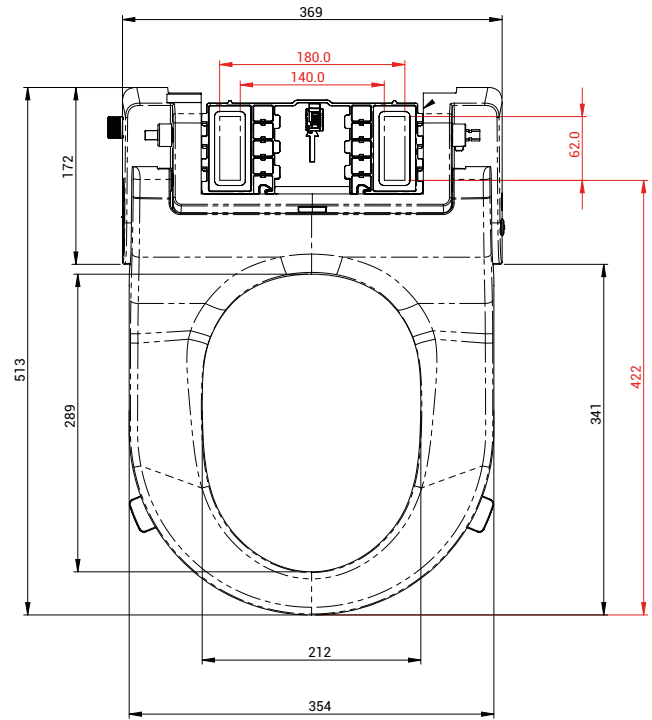

Dimensions (mm)

Ergonomic Seat for AKW Bidet

Designed for use with most common UK toilet pans.

Consilio Seat for AKW Bidet

Designed for use with AKW Livenza Plus, Navlin and Navlin Doc M toilet pans.

Fixing Seats to the AKW Bidet

Ergonomic Seat

Dimensions highlighted in red are the adjustable range for fixing the bidet to pan

Consilio Seat

Dimensions highlighted in red are the adjustable range for fixing the bidet to pan

Max/min fixing point tolerances width	+/- 40mm (180 - 140mm)
Consilio seat max/min fixing point tolerances length	+/- 62mm (484 - 422mm)
Ergonomic seat max/min fixing tolerances length	+/- 62mm (462 - 400mm)
Width back part toilet required	369mm
Length back part toilet required	172mm
Consilio seat width	354mm
Ergonomic seat width	382mm