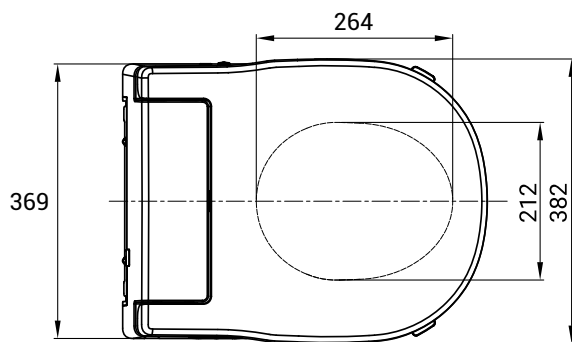

Dimensions (mm)

Ergonomic Seat for AKW Bidet

Designed for use with most common UK toilet pans.