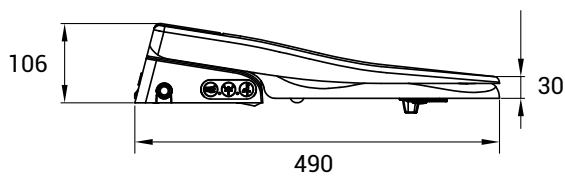

Dimensions (mm)

Ergonomic Seat for AKW Bidet

Designed for use with most common UK toilet pans.